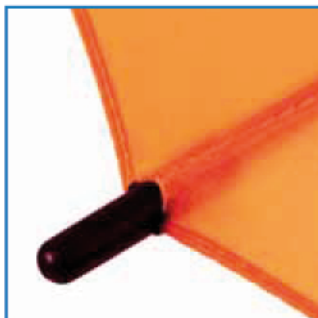

Stockschirm, Automatik,
Nylon, Metallstock ø 8mm,
schwarzes Paragongestell
61/8

Regular Automatic, nylon,
metal shaft ø 8mm, black
paragon frame 61/8

ø 100cm

Stabiler Metallstock
ø 8mm, verchromt
Stable chromed metal shaft
ø 8mm

Siebdruck
Screen print

Siebdruck
Screen print

Siebdruck
Screen print

L = 83cm

Stabile Plastikspitzen
Stable plastic tips

Schwarze Plastikkrücke
und -spitzen
Black plastic crook handle
and tips

yellow

navy

red

orange

black

grey