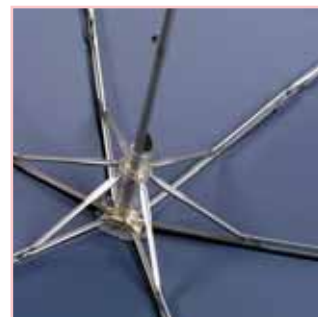

№ 308-1

PORTO

Hochwertiger Polyester Pongée-Bezug  
High-quality polyester pongée cover

**Mini-Taschenschirm, superflach**, ultraleicht, Selbstfalt-system, Polyester Pongée, Plastikgriff, Polyester-Schleufe, Aluminium-Fiberglasgestell, 24-55/6, 170g

**Mini pocket umbrella, superflat**, ultralight, polyester pongée, plastic handle, polyester strap, aluminium fibreglass frame 24-55/6, 170g

L = 24cm

Ultralight

Stabiles, umschlagsicheres Alu-Fiberglasgestell  
Stable, windproof alu fibre-glass frame

ø 96cm

Flachschild  
Flat umbrella

Stabiler Alu-Stock, 3-fach sektioniert  
Stable 3-section alu shaft