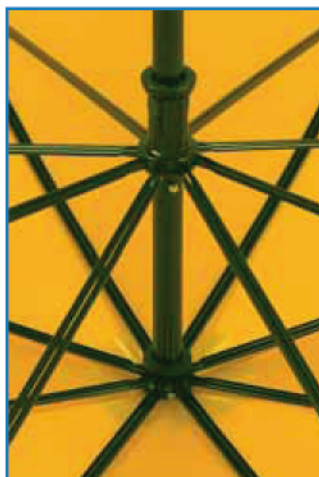

Polyesterbezug  
Polyester cover

ø 130cm

Stabiler Metallstock ø 14mm  
Stable metal shaft, ø 14mm

**Golf-Gästeschirm,**  
Nylon, Metallstock ø14mm,  
Holzknauf, schwarzes  
Doppelparagongestell 77/8

**Golf umbrella,**  
nylon, metal shaft ø 14mm,  
wooden knob, black double  
paragon frame 77/8

Plakette  
Acryl plate

Siebdruck  
Screen print

Siebdruck  
Screen print

Formschöner  
schwarzer Holzknauf  
Elegant black  
wooden handle

L = 112cm

Stabile Doppelparagon-  
schienen  
Stable double paragon ribs